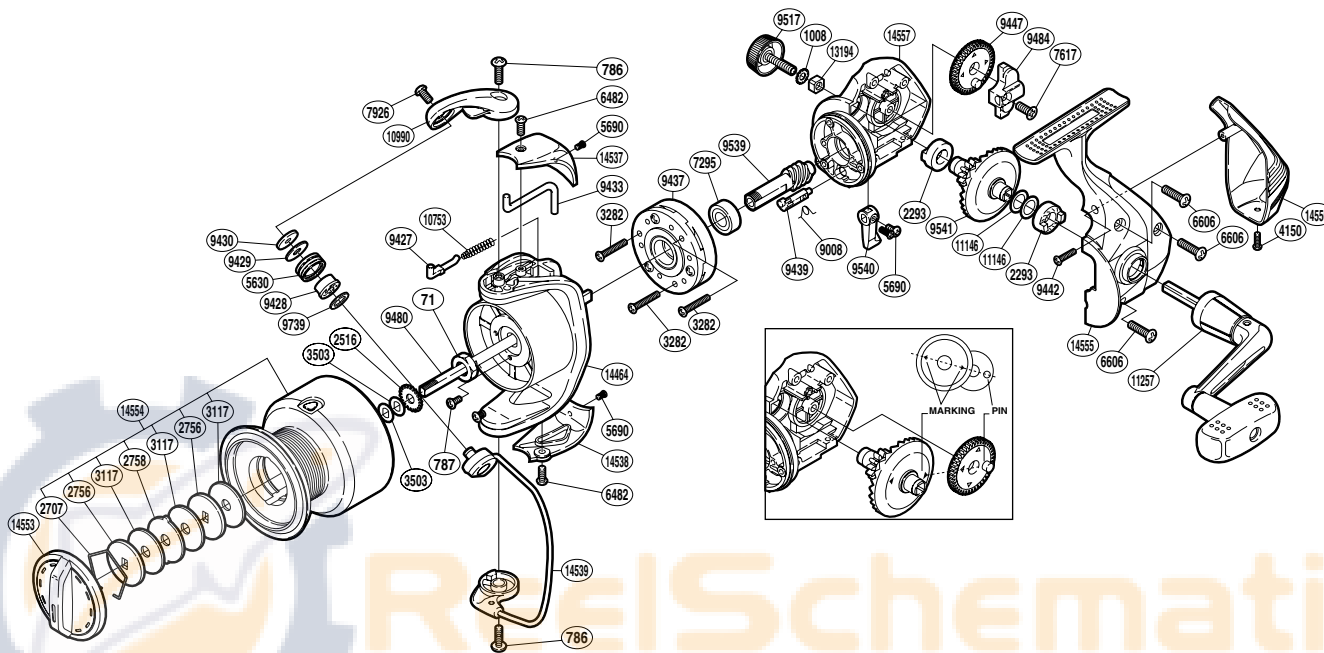

# SHIMANO

## ALV-4000FC

(1SG704003G)

Please note that the number of adjusting washers may not be the same as shown in the exploded views. (Adjustment will vary with each individual product.)

Part No.	Description	Part No.	Description	Part No.	Description
RD 0071	Rotor Nut	RD 7295	Ball Bearing	RD 9540	Anti-Reverse Lever
RD 0786	Screw	RD 7617	Screw	RD 9541	Drive Gear
RD 0787	Screw	RD 7926	Screw	RD 9739	Bearing Spacer
RD 1008	Handle Lock Washer	RD 9008	Anti-Reverse Cam Spring	RD10753	Bail Spring
RD 2293	Drive Gear Bushing	RD 9427	Bail Spring Guide	RD10990	Bail Arm
RD 2516	Spool Support	RD 9428	Line Roller Bushing	RD11146	Washer
RD 2707	Drag Washers Retainer	RD 9429	Line Roller Spacer	RD11257	Handle Assembly
RD 2756	Key Washer	RD 9430	Line Roller Washer	RD13194	Handle Screw Lock
RD 2758	Eared Washer	RD 9433	Bail Trip Lever	RD14464	Rotor
RD 3117	Drag Washer	RD 9437	Roller Clutch Assembly	RD14537	Bail Spring Cover
RD 3282	Screw	RD 9439	Anti-Reverse Cam	RD14538	Bail Hold Support Guard
RD 3503	Spool Washer	RD 9442	Screw	RD14539	Bail Assembly
RD 4150	Screw	RD 9447	Oscillating Gear	RD14553	Drag Knob
RD 5630	Line Roller	RD 9480	Main Shaft	RD14555	Side Cover
RD 5690	Screw	RD 9484	Oscillating Slider	RD14556	Rear Protector
RD 6482	Screw	RD 9517	Handle Screw Cap	RD14557	Body
RD 6606	Screw	RD 9539	Pinion Gear		